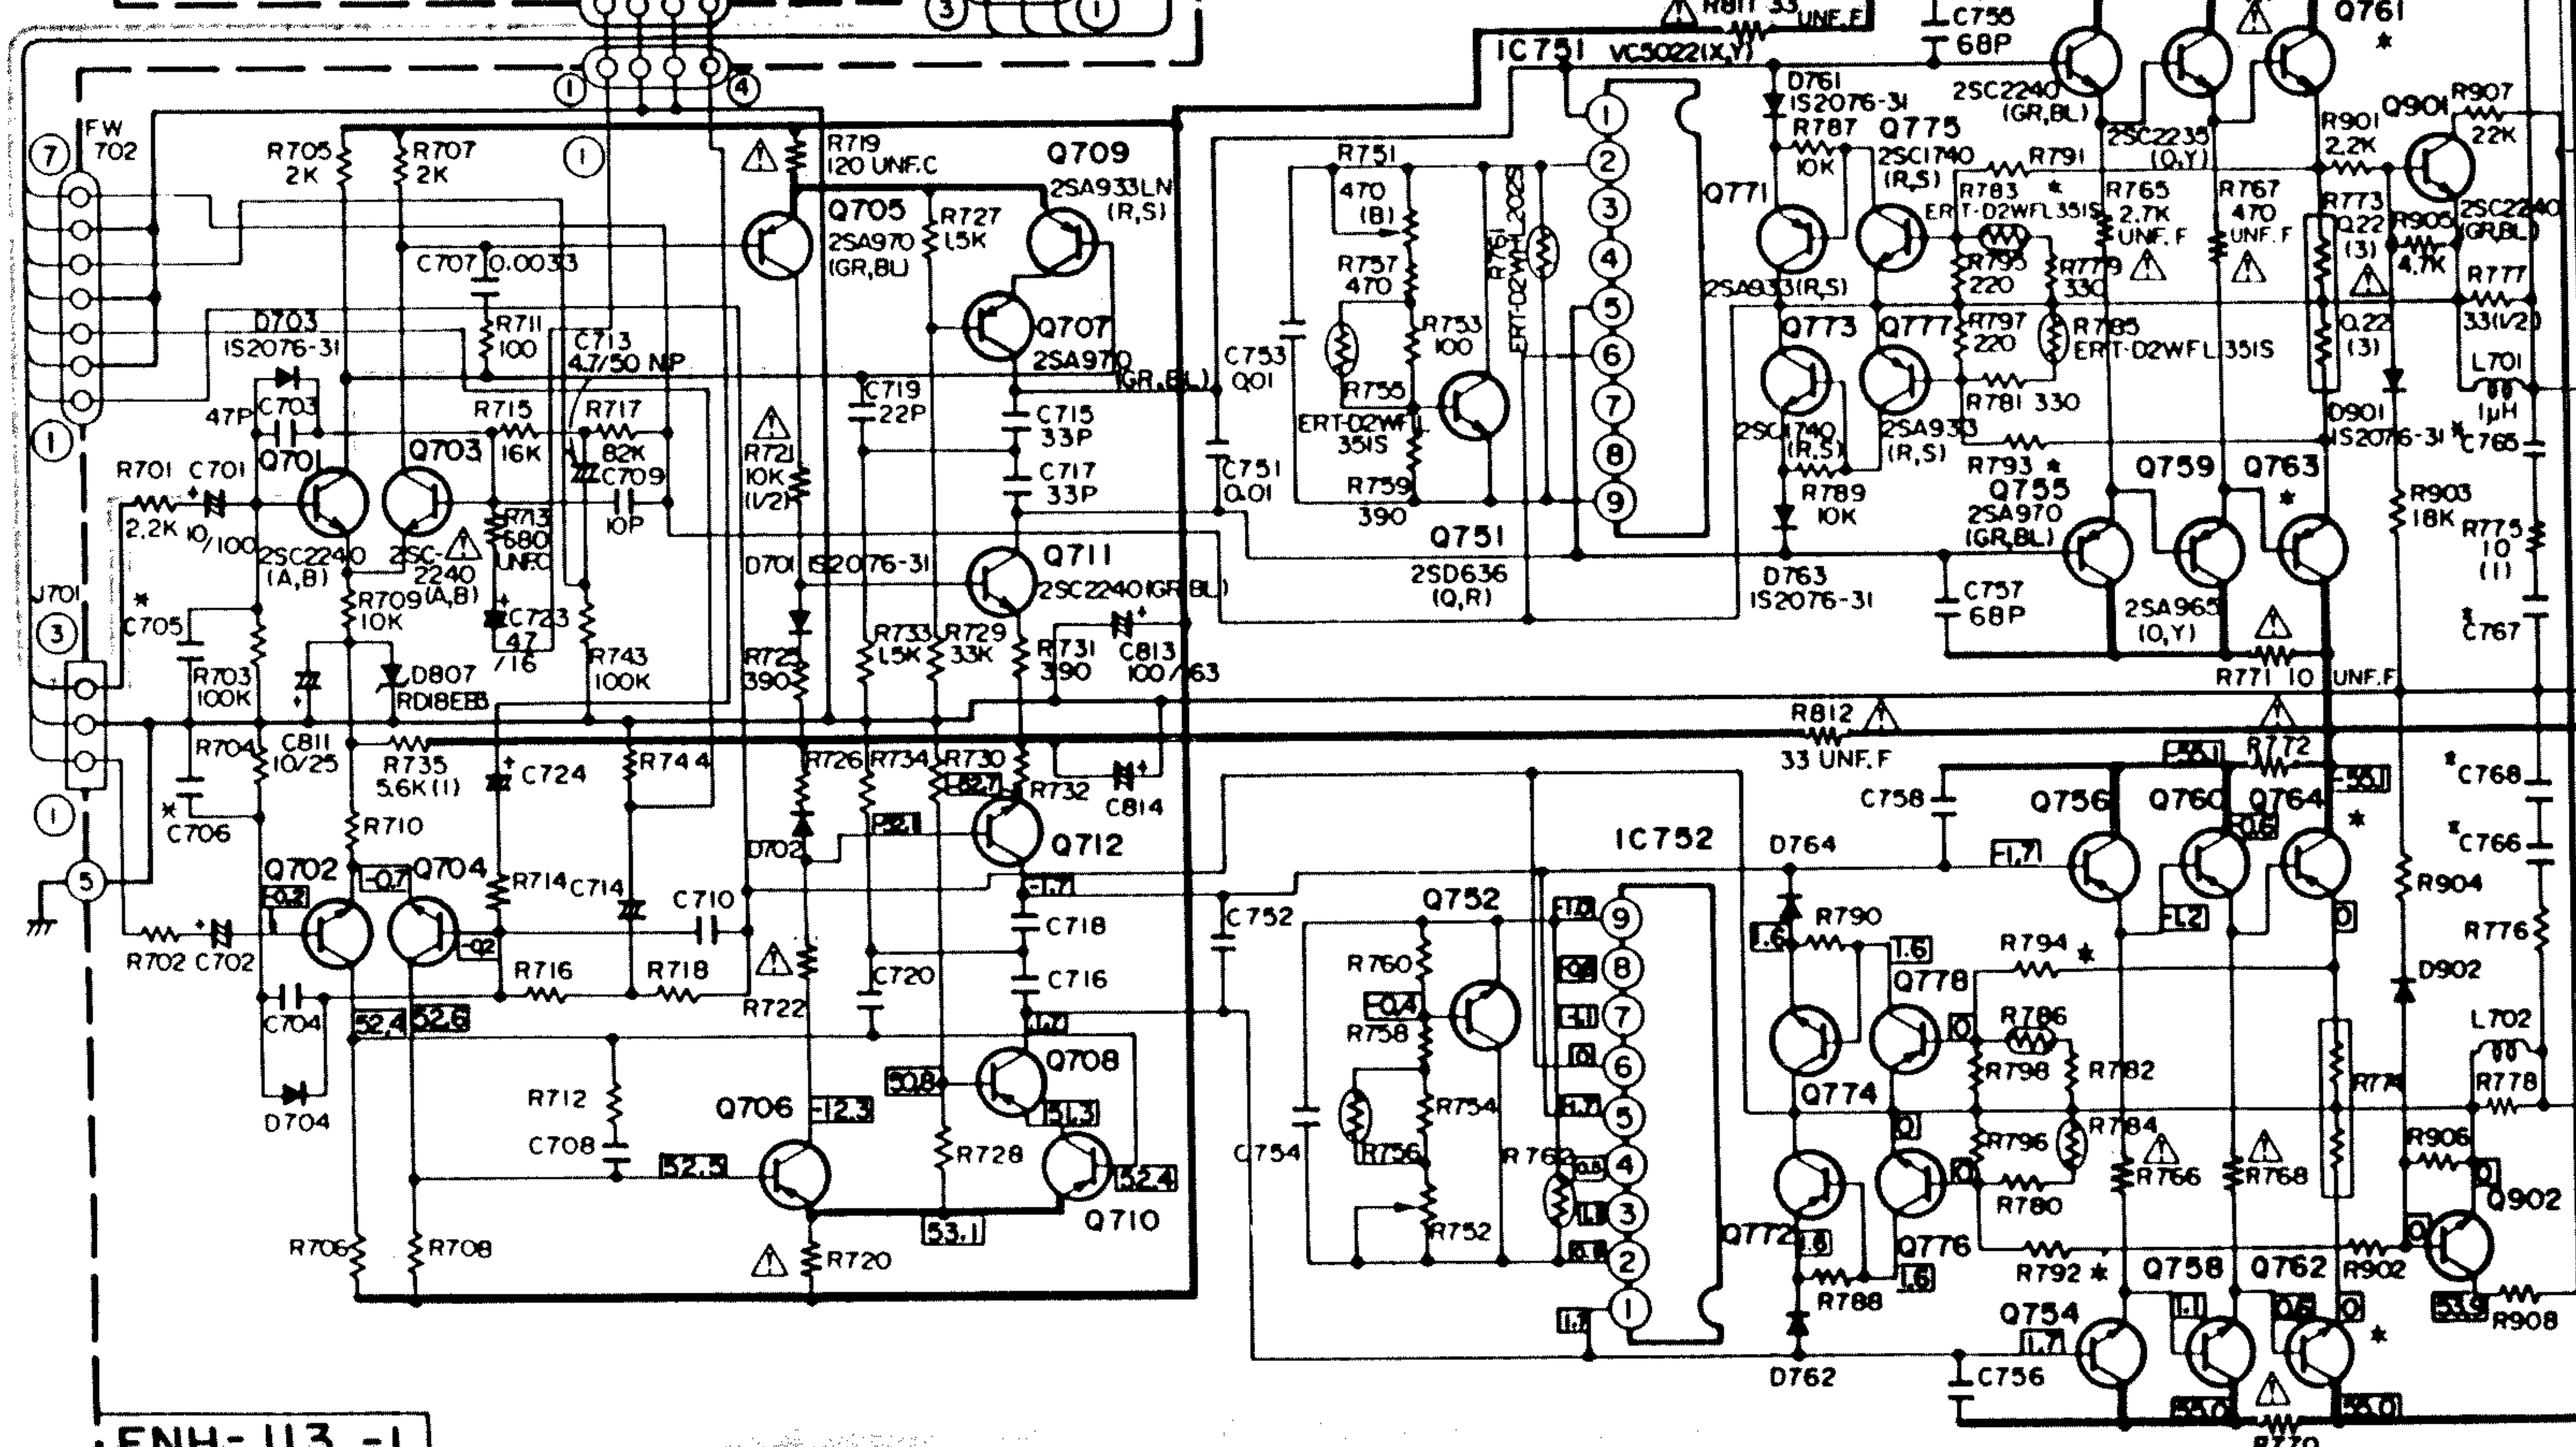

ENE-049-6

ENH-113-5

ENH-113-6

ENH-113-1

COUNTRY	(G) WEST GERMANY	(E) EU
SYMBOL NO.		
C101, C102	USED	N
C103 ~ C112	USED	N
C125, C126	USED	N
C307, C308	330P	4
L301, L302	USED	N
C731 ~ C733	USED	N
C761 ~ C764	USED	N
C765, C766	0.1	
C767, C768	0.1	
C812, C817	USED	N
R745 ~ R748	USED	N
R301, R302	USED	S
C705, C706	NONE	
C205, C206	USED	N
R327, R328	15	
C129, C130	USED	N
L303, L304	USED	S
R923	220	2
R924	NONE	N
R917	18K	1
R929, R930	8.2K	8
R931	27K	2
R810, R813	10K	1
C761, C762	0.0047	1